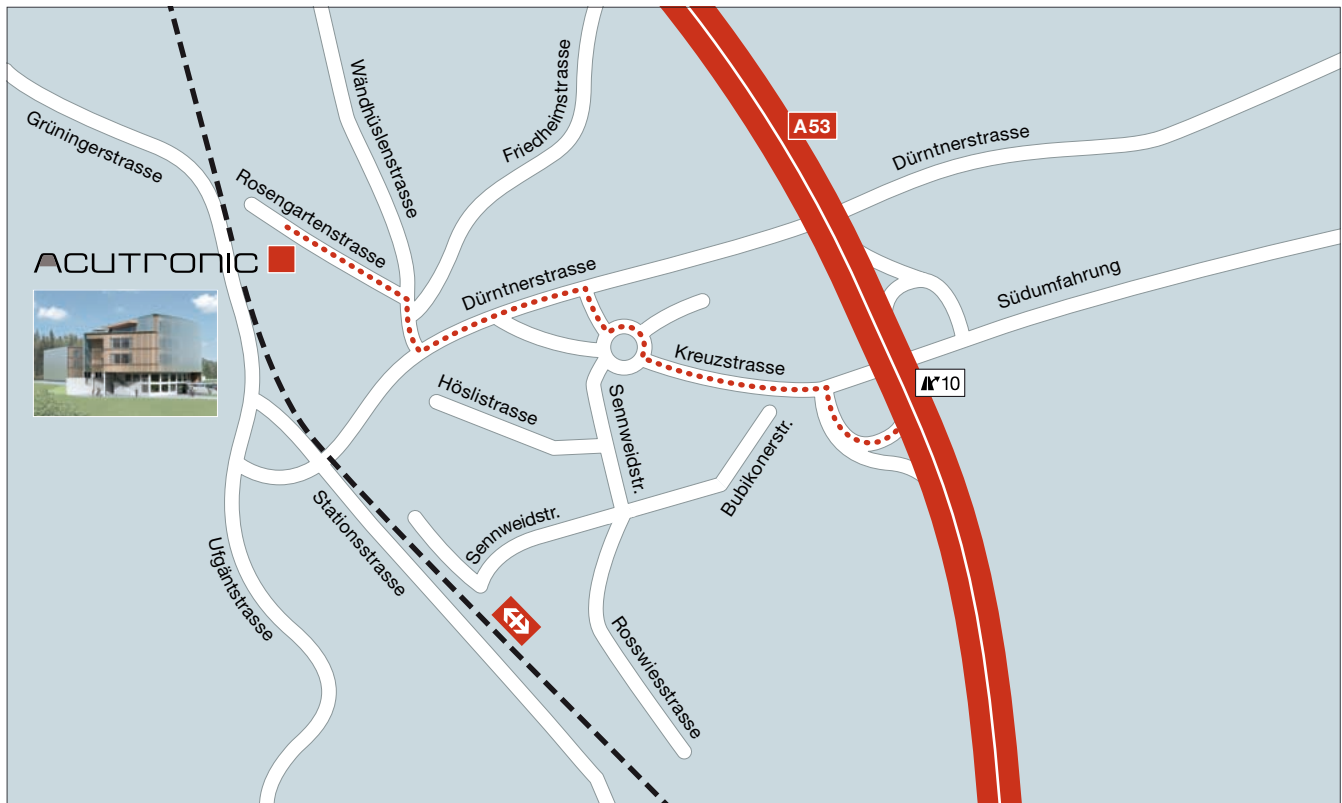

GPS Coordinates:

N 47°16'33"

E 8°49'09"

- ▶ Take A51 towards ZÜRICH
- ▶ Keep left to take A1/A4 towards ST. GALLEN / SCHAFFHAUSEN
- ▶ Keep right to take A53 towards BRÜTTISELLEN via Exit 66
- ▶ When A53 ends after USTER stay on the road for approx. 8 km, following signs towards WETZIKON and HINWIL
- ▶ Take A53 / OBERLANDAUTOBAHN towards RAPPERSWIL
- ▶ Take first Exit 10 toward BUBIKON / DÜRNTEN / WALD...

- ... Turn left at the exit towards BUBIKON ▶ At the roundabout take 2<sup>nd</sup> exit towards RITTERHAUS
- ▶ Follow the road as it turns left onto DÜRNTNERSTRASSE ▶ Turn right onto INDUSTRIE ROSENGARTEN
- ▶ Turn left onto ROSENGARTENSTRASSE