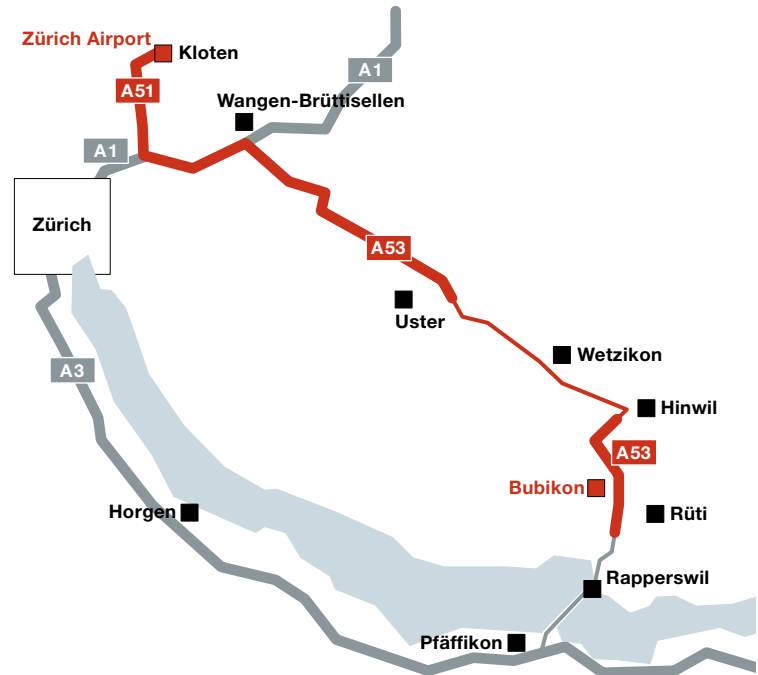

GPS Coordinates:

N 47°16'33"

E 8°49'09"

- ▶ Take A51 towards ZÜRICH
- ▶ Keep left to take A1/A4 towards ST. GALLEN / SCHAFFHAUSEN
- ▶ Keep right to take A53 towards BRÜTTISELLEN via Exit 66
- ▶ When A53 ends after USTER stay on the road for approx. 8 km, following signs towards WETZIKON and HINWIL
- ▶ Take A53 / OBERLANDAUTOBAHN towards RAPPERSWIL
- ▶ Take first Exit 10 toward BUBIKON / DÜRNTEN / WALD...

- ... Turn left at the exit towards BUBIKON ▶ At the roundabout take 2<sup>nd</sup> exit towards RITTERHAUS
- ▶ Follow the road as it turns left onto DÜRNTNERSTRASSE ▶ Turn right onto INDUSTRIE ROSENGARTEN
- ▶ Turn left onto ROSENGARTENSTRASSE