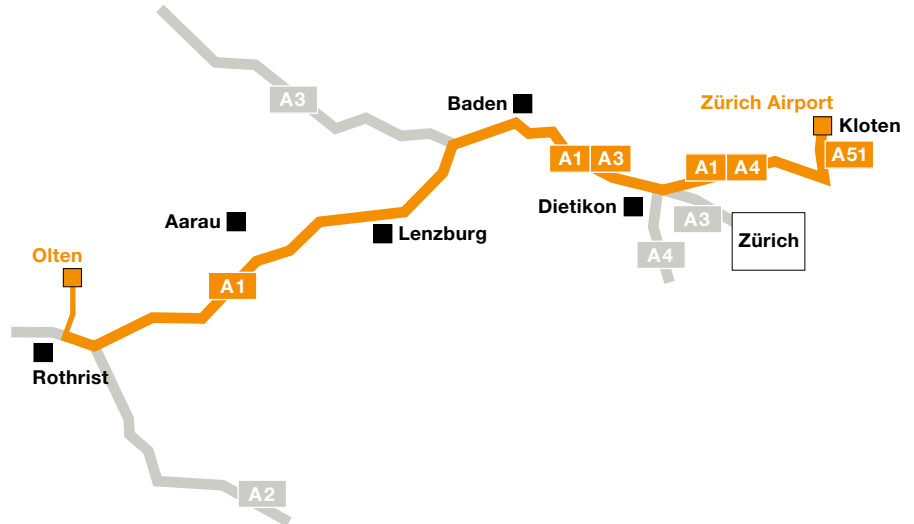

GPS Coordinates:

N 47°20'41.47"

E 7°54'34.88"

or Sälistrasse 64 or 66

- ▶ Leave parking and take highway A51 toward ZÜRICH
- ▶ Merge onto highway A1 / A4 via EXIT 63 toward BERN / BASEL / NORDRING ZÜRICH
- ▶ Keep RIGHT to take highway A1 toward BERN / BASEL / DIETIKON
- ▶ Take EXIT 46 toward ROTHRIST / OLTEN / AARBURG ...

... Enter next roundabout and take 4th exit onto NEUE AARBURGERSTRASSE

- ▶ NEUE AARBURGERSTRASSE becomes PARADISLITUNNEL ▶ Follow the road for the next approx. 3 kilometers
- ▶ Turn RIGHT onto SÄLISTRASSE ▶ Pass through 1 roundabout ▶ Turn LEFT onto LOUIS GIROUD-STRASSE