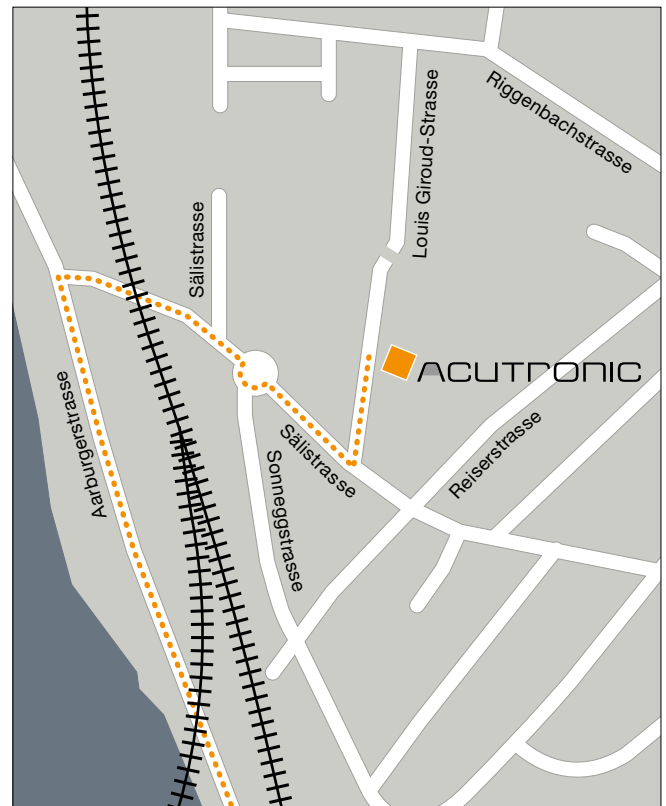

GPS Coordinates:

N 47°20'41.47"

E 7°54'34.88"

or Sälistrasse 64 or 66

- ▶ Leave parking and take highway A51 toward ZÜRICH
- ▶ Merge onto highway A1 / A4 via EXIT 63 toward BERN / BASEL / NORDRING ZÜRICH
- ▶ Keep RIGHT to take highway A1 toward BERN / BASEL / DIETIKON
- ▶ Take EXIT 46 toward ROTHRIST / OLTEN / AARBURG ...

... Enter next roundabout and take 4th exit onto NEUE AARBURGERSTRASSE

- ▶ NEUE AARBURGERSTRASSE becomes PARADISLITUNNEL ▶ Follow the road for the next approx. 3 kilometers
- ▶ Turn RIGHT onto SÄLISTRASSE ▶ Pass through 1 roundabout ▶ Turn LEFT onto LOUIS GIROUD-STRASSE