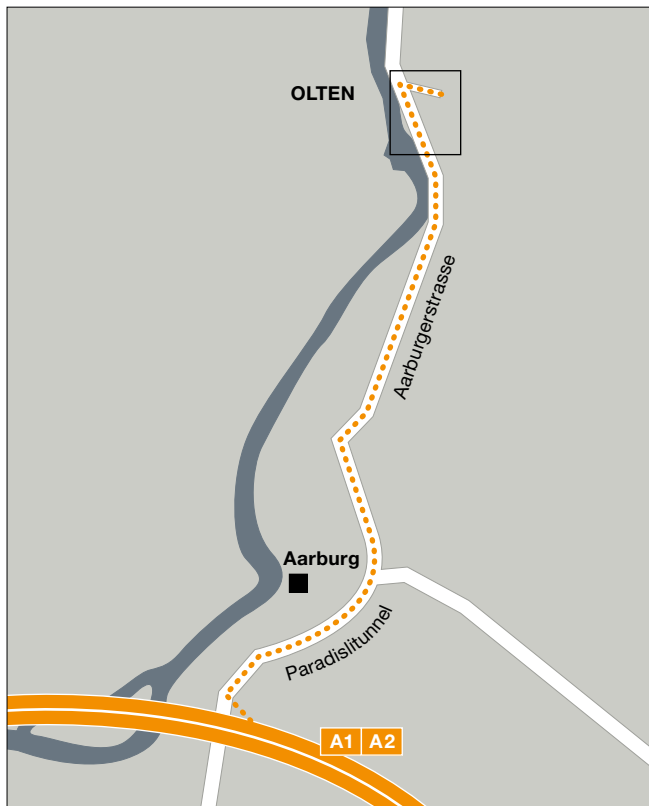

GPS Coordinates:

N 47°20'41.47"

E 7°54'34.88"

or Sälistrasse 64 or 66

- ▶ Leave parking and take highway A51 toward ZÜRICH
- ▶ Merge onto highway A1 / A4 via EXIT 63 toward BERN / BASEL / NORDRING ZÜRICH
- ▶ Keep RIGHT to take highway A1 toward BERN / BASEL / DIETIKON
- ▶ Take EXIT 46 toward ROTHRIST / OLTEN / AARBURG ...

... Enter next roundabout and take 4th exit onto NEUE AARBURGERSTRASSE

- ▶ NEUE AARBURGERSTRASSE becomes PARADISLITUNNEL ▶ Follow the road for the next approx. 3 kilometers
- ▶ Turn RIGHT onto SÄLISTRASSE ▶ Pass through 1 roundabout ▶ Turn LEFT onto LOUIS GIROUD-STRASSE